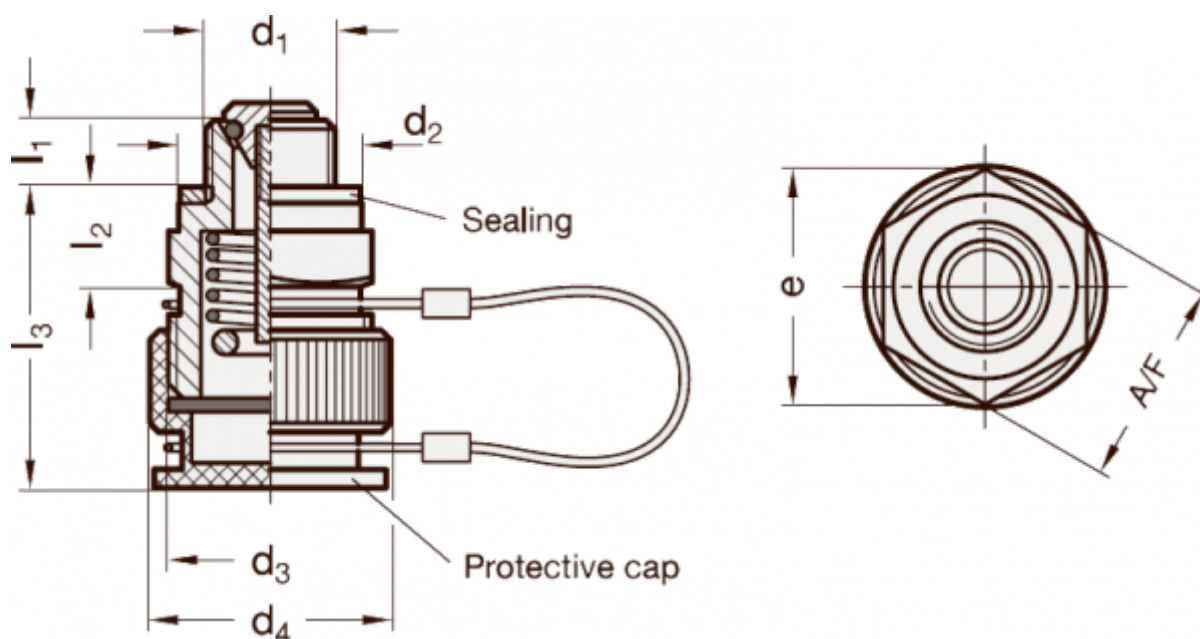

Data Sheet

Article number: 20880G14STK

Description: E+G
Oil drain valve GN 880-G1/4-ST-K

Measures

A/F = 22
d2 = 20
d4 = 26
e = 25.4
L1 = 7.5
L2 = 10.5
L3 = 31
Thread d1 = G 1/4"

Thread d3 = M22x1.5